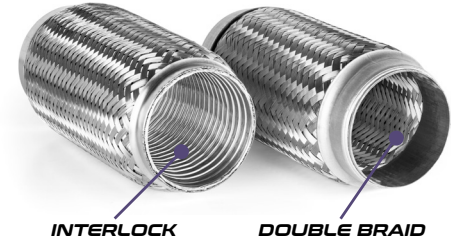

## INTERLOCK Flex Tubes

- Interlocked Liner Design
- Stainless Steel Construction
- Perfect for High Heat & Turbo Applications
- Advance Flexibility Absorbs Exhaust Vibration
- Available in 4" - 10" Lengths
- 1.75" - 5.0" Neck Diameters

## DOUBLE BRAID Flex Tubes

- Available With or Without Necks
- Stainless Steel Construction
- Perfect for a Wide Variety of Applications
- Advance Flexibility Absorbs Exhaust Vibration
- Available in 4" - 14" Lengths
- 1.75" - 4.0" Neck Diameters

## INTERLOCK without Necks (Blank)

| PART #    | NECK SIZE | OA LENGTH |
|-----------|-----------|-----------|
| SA17504IL | 1.75"     | 4"        |
| SA17506IL | 1.75"     | 6"        |
| SA17508IL | 1.75"     | 8"        |
| SA20004IL | 2.0"      | 4"        |
| SA20006IL | 2.0"      | 6"        |
| SA20008IL | 2.0"      | 8"        |
| SA20010IL | 2.0"      | 10"       |
| SA22504IL | 2.25"     | 4"        |
| SA22506IL | 2.25"     | 6"        |
| SA22508IL | 2.25"     | 8"        |
| SA22510IL | 2.25"     | 10"       |
| SA25004IL | 2.5"      | 4"        |
| SA25006IL | 2.5"      | 6"        |
| SA25008IL | 2.5"      | 8"        |
| SA25010IL | 2.5"      | 10"       |
| SA30004IL | 3.0"      | 4"        |
| SA30006IL | 3.0"      | 6"        |
| SA30008IL | 3.0"      | 8"        |
| SA30010IL | 3.0"      | 10"       |
| SA35008IL | 3.5"      | 8"        |
| SA35010IL | 3.5"      | 10"       |
| SA40006IL | 4.0"      | 6"        |
| SA40008IL | 4.0"      | 8"        |
| SA50008IL | 5.0"      | 8'        |