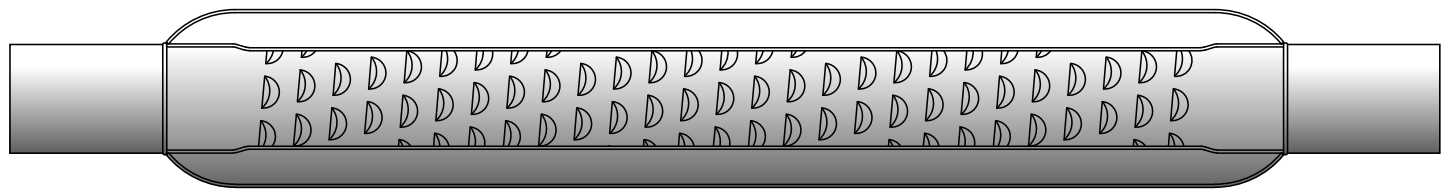

- 16-gauge aluminized steel construction
- 1/2" spiral louvered core w/ deep performance tone
- AKDQ necks allow for easy expansion

## BLANK

PN	ID	BL	OA	CS
SP3012B	1.75"	12.0"	12.0"	3.0"
SP3018B	1.75"	18.0"	18.0"	3.0"
SP3512B	2.0"	12.0"	12.0"	3.5"
SP3516B	2.0"	16.0"	16.0"	3.5"
SP3518B	2.0"	18.0"	18.0"	3.5"
SP3522B	2.0"	22.0"	22.0"	3.5"
SP3526B	2.0"	26.0"	26.0"	3.5"
SP3530B	2.0"	30.0"	30.0"	3.5"
SP4012B	2.25"	12.0"	12.0"	3.5"
SP4412B	2.25"	12.0"	12.0"	4.0"
SP4018B	2.25"	18.0"	18.0"	3.5"
SP4418B	2.25"	18.0"	18.0"	4.0"
SP4022B	2.25"	22.0"	22.0"	3.5"
SP4024B	2.25"	24.0"	24.0"	3.5"
SP4026B	2.25"	26.0"	26.0"	3.5"
SP4030B	2.25"	30.0"	30.0"	3.5"
SP4512B	2.5"	12.0"	12.0"	4.0"
SP4518B	2.5"	18.0"	18.0"	4.0"
SP4524B	2.5"	24.0"	24.0"	4.0"
SP4312B	3.0"	12.0"	12.0"	4.0"
SP4318B	3.0"	18.0"	18.0"	4.0"
SP4324B	3.0"	24.0"	24.0"	4.0"

## STRAIGHT

PN	ID	IN	O	BL	OA	CS
SP3012ST	1.75"	1.75"	1.75"	12.0"	18.0"	3.0"
SP3512ST	2.0"	2.0"	2.0"	12.0"	18.0"	3.5"
SP3518ST	2.0"	2.0"	2.0"	18.0"	24.0"	3.5"
SP3522ST	2.0"	2.0"	2.0"	22.0"	28.0"	3.5"
SP3524ST	2.0"	2.0"	2.0"	24.0"	30.0"	3.5"
SP4012ST	2.25"	2.25"	2.25"	12.0"	18.0"	3.5"
SP4018ST	2.25"	2.25"	2.25"	18.0"	24.0"	3.5"
SP4024ST	2.25"	2.25"	2.25"	24.0"	30.0"	3.5"
SP4026ST	2.25"	2.25"	2.25"	26.0"	32.0"	3.5"
SP4430ST	2.25"	2.25"	2.25"	30.0"	36.0"	4.0"
SP4512ST	2.5"	2.5"	2.5"	12.0"	18.0"	4.0"
SP4518ST	2.5"	2.5"	2.5"	18.0"	24.0"	4.0"
SP4312ST	3.0"	3.0"	3.0"	12.0"	18.0"	4.0"

## OFFSET

PN	ID	IN	O	BL	OA	CS
SP4018SO	2.25"	2.25"	2.25"	18.0"	24.0"	3.5"