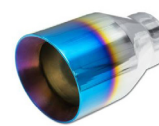

Black Powder Double Wall Dual Tip
Part# SS25483BLK

Black Chrome Double Wall Tip
Part# SS255090BCH

Black Chrome Double Wall Tip
Part# SS3050120BCH

Carbon Fiber Dual Tip
Part# SS4025114CF

Polished Stainless Double Wall Dual Tip
Part# SS130

Polished Stainless Single Wall Tip
Part# SS243512AC

Blue Flame Double Wall Tip
Part# SS210BF

Blue Flame Double Wall Dual Tip
Part# SS209BF

Features:

- Various Styles & Designs
- High-Quality Construction
- Available In Various Finishes
- Bolt-On / Clamp-On / Weld-On
- Available In Various Diamters
- Double-Wall & Single Wall Styles
- Individually Boxed & Packged
- Solutions For Every Application
- 1-Year Limited Warranty