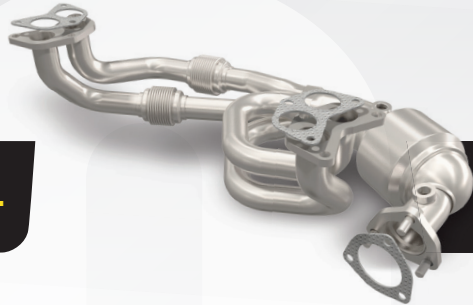

MAGNAFLOW

**MANIFOLD
DIRECT-FIT**

**UNDER BODY
DIRECT-FIT**

**CLOSE COUPLED
DIRECT-FIT**

**EXTENSIVE IN STOCK SELECTION
Of MagnaFlow Direct-Fit Converter Coverage!**

Top Selling Direct-Fit Converters:

Some applications shown here are not for sale in CARB emissions states.

**BEST QUALITY
& FITMENT!**

We've got you covered with an extensive inventory of MagnaFlow Direct-Fit Catalytic Converters, the best aftermarket OEM replacement for your specific vehicle and local state emission standards. **Contact us today to learn more!**