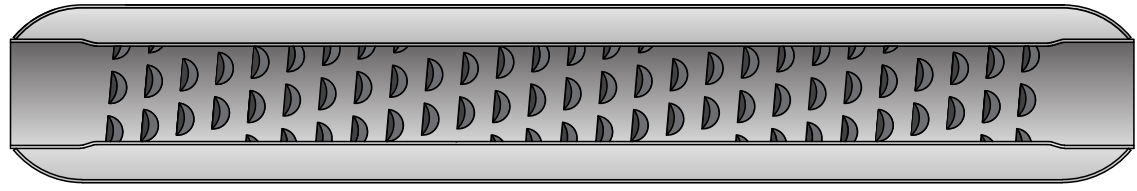

- 16-gauge aluminized steel construction
- 1/2" spiral louvered core w/ deep performance tone
- AKDQ necks allow for easy expansion

BLANK

PN	ID	BL	OA	CS
SP3012B	1.75"	12.0"	12.0"	3.0"
SP3018B	1.75"	18.0"	18.0"	3.0"
SP3512B	2.0"	12.0"	12.0"	3.5"
SP3516B	2.0"	16.0"	16.0"	3.5"
SP3518B	2.0"	18.0"	18.0"	3.5"
SP3522B	2.0"	22.0"	22.0"	3.5"
SP3526B	2.0"	26.0"	26.0"	3.5"
SP3530B	2.0"	30.0"	30.0"	3.5"
SP4012B	2.25"	12.0"	12.0"	3.5"
SP4412B	2.25"	12.0"	12.0"	4.0"
SP4018B	2.25"	18.0"	18.0"	3.5"
SP4418B	2.25"	18.0"	18.0"	4.0"
SP4022B	2.25"	22.0"	22.0"	3.5"
SP4024B	2.25"	24.0"	24.0"	3.5"
SP4026B	2.25"	26.0"	26.0"	3.5"
SP4030B	2.25"	30.0"	30.0"	3.5"
SP4512B	2.5"	12.0"	12.0"	4.0"
SP4518B	2.5"	18.0"	18.0"	4.0"
SP4524B	2.5"	24.0"	24.0"	4.0"
SP4312B	3.0"	12.0"	12.0"	4.0"
SP4318B	3.0"	18.0"	18.0"	4.0"
SP4324B	3.0"	24.0"	24.0"	4.0"

STRAIGHT

PN	ID	IN	O	BL	OA	CS
SP3012ST	1.75"	1.75"	1.75"	12.0"	18.0"	3.0"
SP3512ST	2.0"	2.0"	2.0"	12.0"	18.0"	3.5"
SP3518ST	2.0"	2.0"	2.0"	18.0"	24.0"	3.5"
SP3522ST	2.0"	2.0"	2.0"	22.0"	28.0"	3.5"
SP3524ST	2.0"	2.0"	2.0"	24.0"	30.0"	3.5"
SP4012ST	2.25"	2.25"	2.25"	12.0"	18.0"	3.5"
SP4018ST	2.25"	2.25"	2.25"	18.0"	24.0"	3.5"
SP4024ST	2.25"	2.25"	2.25"	24.0"	30.0"	3.5"
SP4026ST	2.25"	2.25"	2.25"	26.0"	32.0"	3.5"
SP4430ST	2.25"	2.25"	2.25"	30.0"	36.0"	4.0"
SP4512ST	2.5"	2.5"	2.5"	12.0"	18.0"	4.0"
SP4518ST	2.5"	2.5"	2.5"	18.0"	24.0"	4.0"
SP4312ST	3.0"	3.0"	3.0"	12.0"	18.0"	4.0"