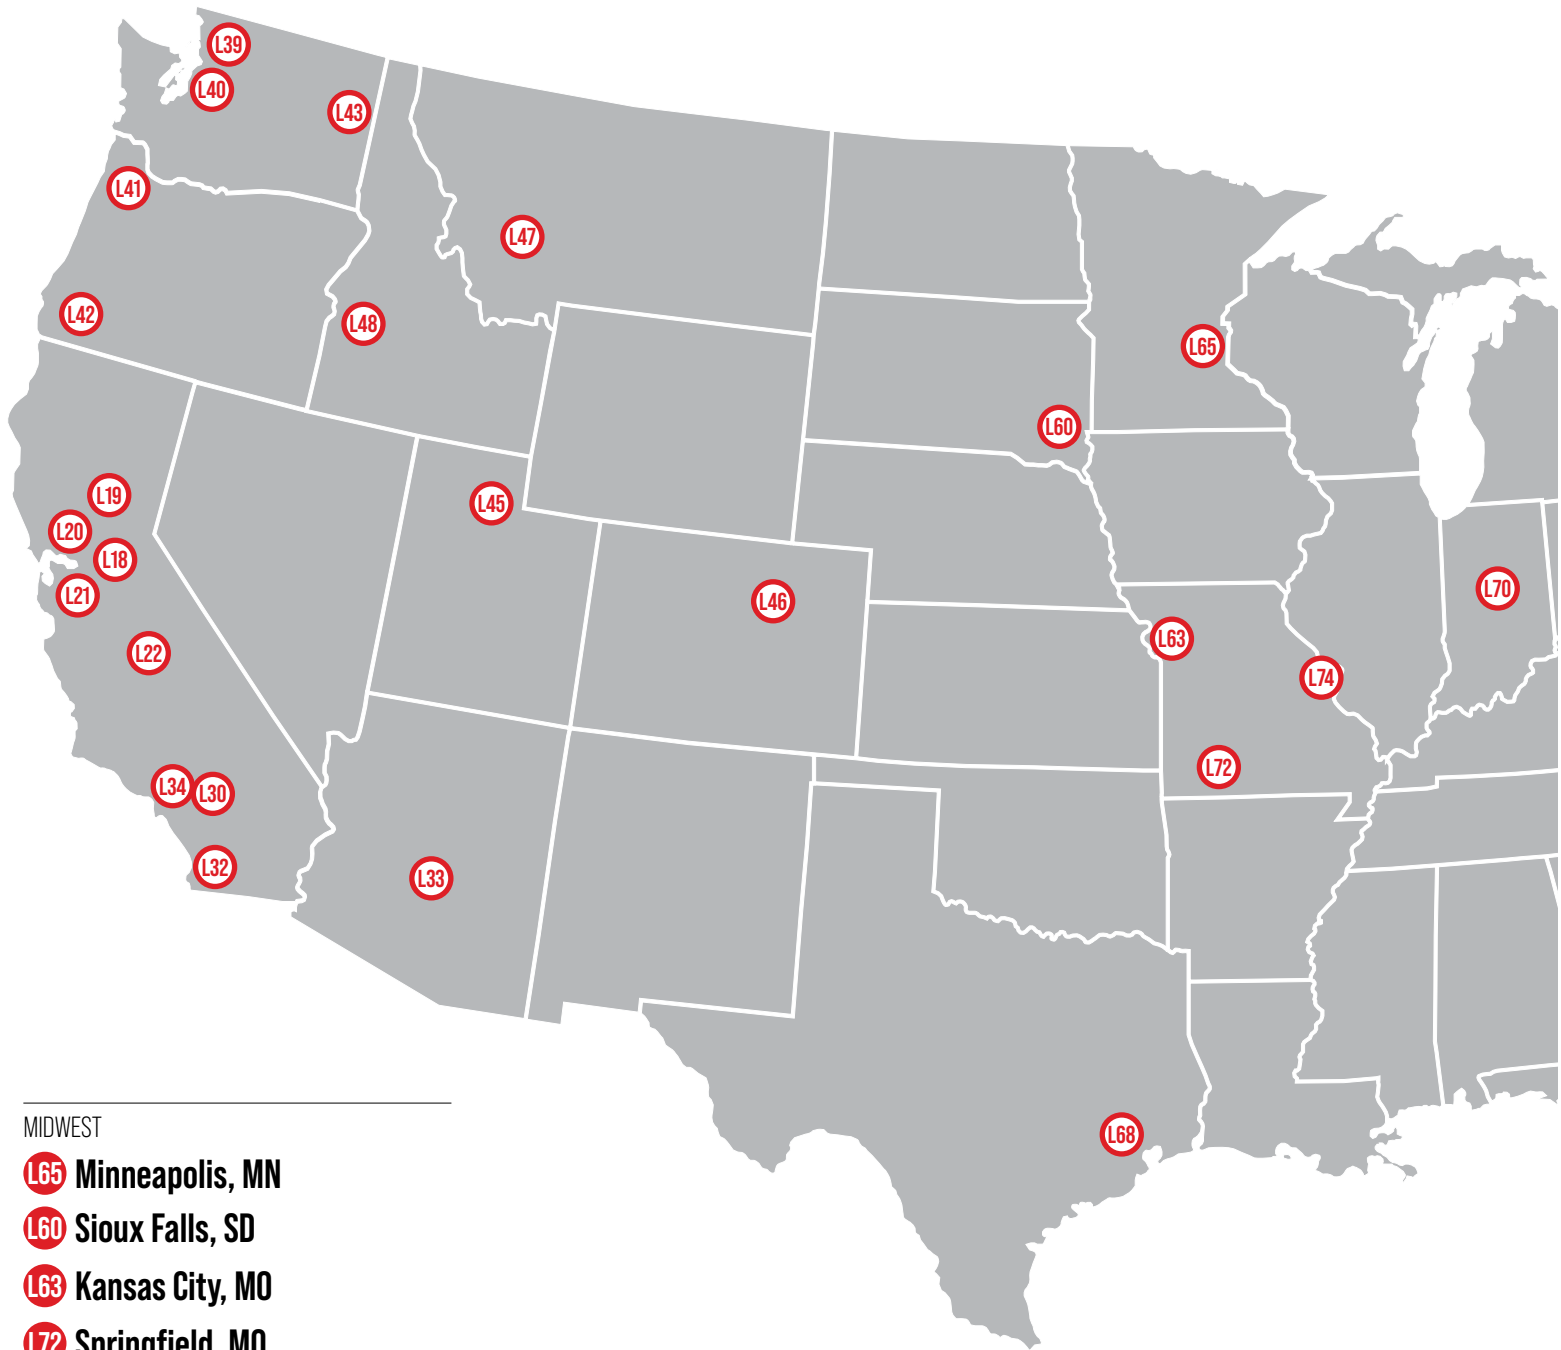

NORTHERN CALIFORNIA

- L19 Sacramento, CA
- L20 Benicia, CA
- L18 Stockton, CA
- L21 San Jose, CA
- L22 Fresno, CA

SOUTHERN CALIFORNIA

- L34 Montebello, CA
- L30 Riverside, CA
- L32 San Diego, CA

NORTHWEST

- L41 Portland, OR
- L42 Grants Pass, OR
- L40 Fife, WA
- L39 Everett, WA
- L43 Spokane, WA

IDAHO

- L48 Nampa, ID

ARIZONA

- L33 Mesa, AZ

UTAH

- L45 Salt Lake City, UT

MONTANA

- L47 Butte, MT

COLORADO

- L46 Denver, CO

TEXAS

- L68 Houston, TX

MIDWEST

- L65 Minneapolis, MN
- L60 Sioux Falls, SD
- L63 Kansas City, MO
- L72 Springfield, MO
- L74 St. Louis, MO

INDIANA

- L70 Indianapolis, IN